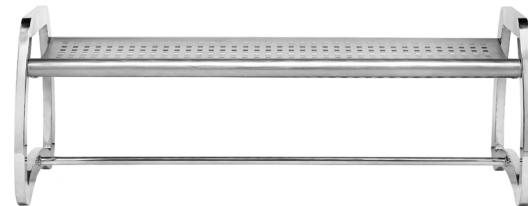

SKYLINE™ BENCH SERIES:

4ft - Black and Stainless Steel
Item # 725001
53"W x 36"H x 28"D, 41 lbs

6ft - Black and Stainless Steel
Item # 725101
77"W x 36"H x 28"D, 61 lbs

4ft - Stainless Steel
Item # 725229
50"W x 22"H x 22"D, 35 lbs

6ft - Stainless Steel
Item # 725329
74"W x 22"H x 22"D, 45 lbs

5ft - Espresso Wood and Stainless Steel
Item # 725453
64"W x 21"H x 22"D, 35 lbs

PLANTER SERIES

Our custom planters blend the durability of plastic and stone with the strength of stainless steel to enhance the appearance of your convenience store space.