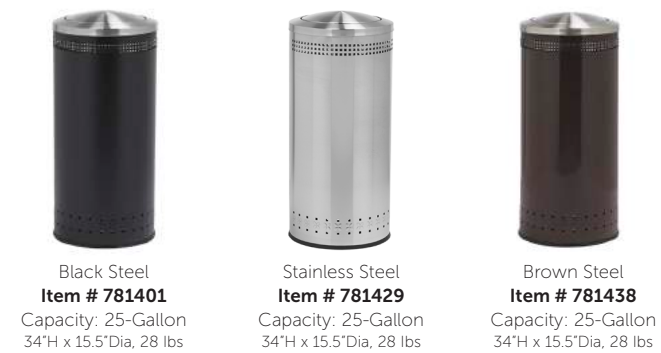

Swivel-Lid Imprinted 360 Waste Container