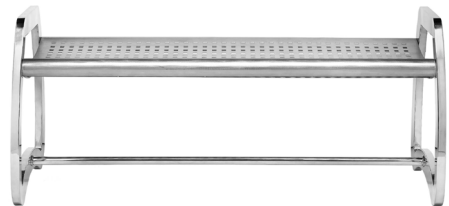

SKYLINE™ BENCH SERIES:

4ft - Black and Stainless Steel
Item # 725001
53"W x 36"H x 28"D, 41 lbs

6ft - Black and Stainless Steel
Item # 725101
77"W x 36"H x 28"D, 61 lbs

4ft - Stainless Steel
Item # 725229
50"W x 22"H x 22"D, 35 lbs