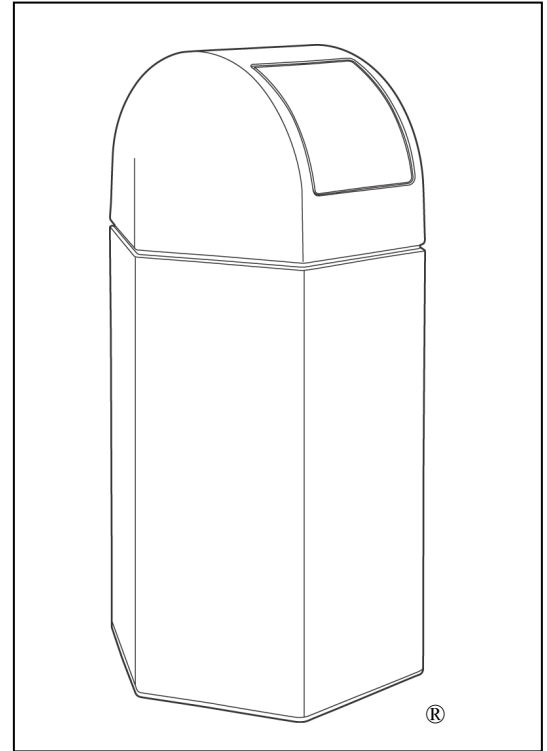

Item #: 73760399 –Gray
 73760299 – Sand Granite Beige
 73760199 – Black

Size: 52 ½" H x 25"W x 22"D
Weight: 25-1/2 lbs.

Carton Size: 1) 44"H x 23"W x 27"D 2) 25"L x 22"W x 15 ½ "H
Shipping Weight: 1) 22 ½ # 2) 10# (30# OS1)

Cubic Feet: 1) 15.81 2) 5.09
Dimensional Weight: 1) 140.84# 2) 45.36#

B/L Description: Plastic Art 156600-02
 SUB 1-2 PCF CL 300

Material Process: Blow-molded base; Roto-molded lid

Standard Inclusions: Flipper Door

Ships Truck: (2) cartons

Made in the U.S.A.

FEATURES	BENEFITS
Molded from high density polyethylene with varying amounts of plastic regrind and post-consumer plastics	<ul style="list-style-type: none"> • Weather resistant • Durable – Won't rust, chip or dent • Indoor/outdoor use • Reflects your concern for the environment and promotes recycling
50-gallon container	<ul style="list-style-type: none"> • Perfect for high-traffic areas • Uses standard 55-gallon trash bag
Hex shaped dome lid	<ul style="list-style-type: none"> • Discourages the placement of garbage on top of unit • Prevents rainwater from collecting in waste container
Flipper Door	<ul style="list-style-type: none"> • Conceals trash and odors
Large 10-1/4" x 11-1/2" trash opening	<ul style="list-style-type: none"> • Accommodates disposal of large trash items
Grab Bag® system and Telescoping Lid	<ul style="list-style-type: none"> • Holds bag in place, eliminating bag slippage • Clean and tidy appearance
Textured finish	<ul style="list-style-type: none"> • Creates a clean appearance by hiding hand prints and dirt
UV inhibitors in material	<ul style="list-style-type: none"> • Limit fading in bright sunlight
1-year Warranty	<ul style="list-style-type: none"> • Replacement or refund; customer satisfaction guaranteed