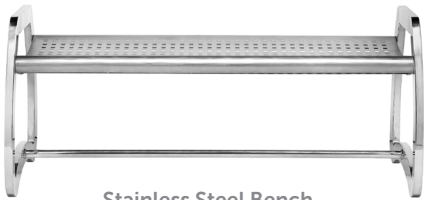

# SKYLINE™ BENCH SERIES

Add elegance to any space with the Skyline Series, sleek and eye-catching stainless-steel benches that are built to last. Constructed from heavy-gauge stainless steel, these benches provide a durable, safe and comfortable seating area.

## SKYLINE™ BENCHES

**Black and Stainless Steel Bench**  
4ft: 725001 6ft: 725101

**Stainless Steel Bench**  
4ft: 725229 6ft: 725329

**Espresso and Stainless Steel Bench**  
5ft: 725453

## KEY PRODUCT FEATURES

- Ready to use, minimal assembly required
- Heavy-gauge steel offers beauty and strength
- Durable construction built to withstand any environment
- Surface mounting hardware for additional security
- Easy to maintain and clean, saving you time and hassle
- Backed by a one-year, risk-free guarantee

## COLOR OPTIONS

Black and  
Stainless Steel

Stainless  
Steel

Espresso  
Stainless Steel

| PRODUCT DESCRIPTION                | PRODUCT # | SIZE | DIMENSIONS                 |
|------------------------------------|-----------|------|----------------------------|
| Black and Stainless Steel Bench    | 725001    | 4FT  | 53"W x 36"H x 28"D, 41 lbs |
| Black and Stainless Steel Bench    | 725101    | 6FT  | 77"W x 36"H x 28"D, 61 lbs |
| Stainless Steel Bench              | 725229    | 4FT  | 50"W x 22"H x 22"D, 35 lbs |
| Stainless Steel Bench              | 725329    | 6FT  | 74"W x 22"H x 22"D, 45 lbs |
| Espresso and Stainless Steel Bench | 725453    | 5FT  | 64"W x 22"H x 22"D, 35 lbs |