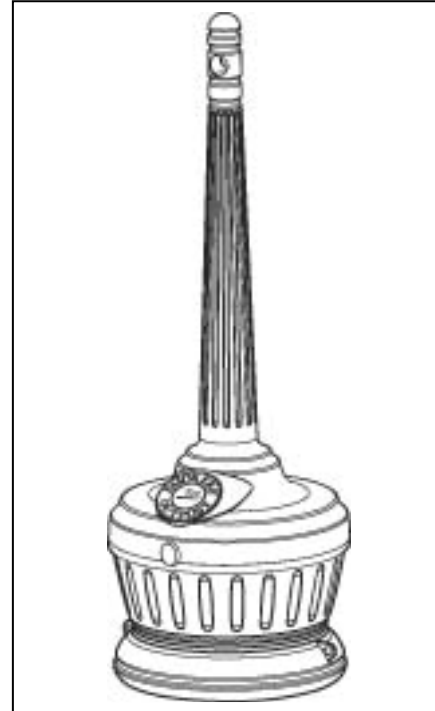

Seated Smokers' Outpost New Design

Item#: 711402-Sand Granite Beige
7114022-Sand Granite Beige 2pk

Size: 30" H x 11"D

Weight: 4#

	<u>Single Pack</u>	<u>2-Pack</u>
Carton Size:	31"H x 11" W x 11-1/4"L	31"H x 16"W x 11-1/4"L
Carton Weight:	5#	9#
Dimensional Weight:	20#	28#
Shipping Weight:	5#	9#

B/L Description:

Single Pack: Plastic Art 156600-03 SUB 2-4 CL 250

2-Pack: Plastic Art 156600-03 SUB 2-4 CL 250

Material Process: Blow-molded

Ships UPS: (1) unit per carton or in 2 pack cartons

Made in the U.S.A.