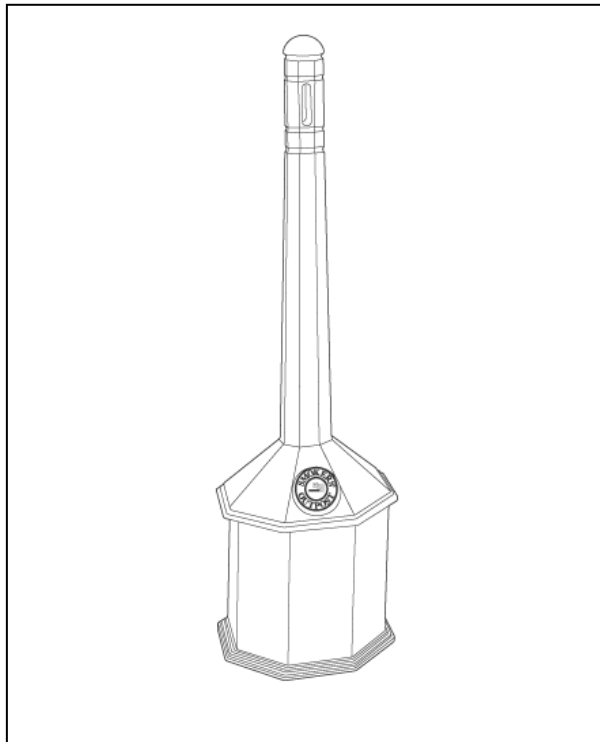

Landmark Smokers' Outpost®

Item#: 710709 – Bronze
710708 – Pewter
710707 – Silver

Size: 40"H x 12" Diameter

Weight: 19#

Carton Size: 13"L x 13"W x 33"H

Shipping Weight: 23# (30#OS1)

Cubic Feet: 3.23

Dimensional Weight: 28.7#

B/L Description: Aluminum Articles 13120-05
SUB 6-8 CL125

Material Process: Sand Cast Aluminum

Standard Inclusions:

- (1) pregalvanized pail liner
- (1) lid to base security chain
- (1) window decal

Ships UPS: (1) per carton

FEATURES

BENEFITS

Constructed of cast aluminum

- Durable, clean appearance
- Won't rust, chip or dent
- Weather resistant

Screw tight closure and security chain attaches base to lid

- For extra security in any location

Ideal for use at any entrance or outdoor smoking area.

- Attractive way to keep any entrance, break or smoking area free of unsightly debris

Pregalvanized pail liner included

- Easy to Clean! Just unlock and lift top to empty container
- 5 quart pail is included

Patented award winning design

- Extinguishes cigarettes quickly

Upscale cast aluminum design

- Compliments the aesthetics of a building's architecture and decor

Identification Logo

- Identifies Smokers' Outpost® brand and product use

Unique key-hole design opening for cigarette disposal

- Discourages trash

1-year Warranty

- Replacement or refund; customer satisfaction guaranteed